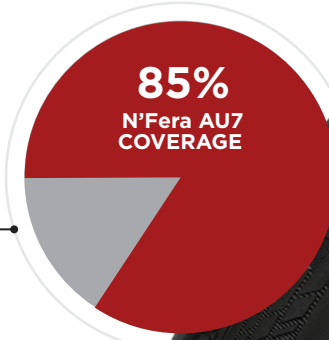

TAKING OVER THE MARKET

N'Fera AU7 covers 85% of the Luxury Sedan OEM replacement market.