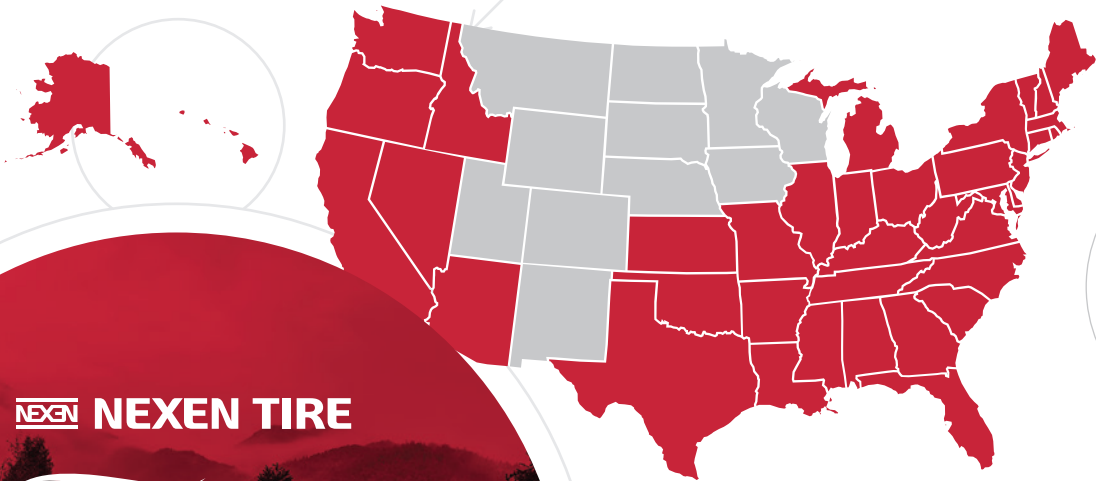

PROTECTION FROM MOTHER NATURE'S MOST COMMON ELEMENT

39/50 STATES

Rain is greatest cause of driving fatalities

SUPERIOR WET PERFORMANCE

It doesn't take extreme conditions on the road for tragedy to strike. Surprisingly, factors to blame for the worst outcomes on the road are pretty common. According to statistics, rain is the leading cause of driving fatalities in 39 of the 50 states. Wet road conditions can cause decreased visibility, hydroplaning, and unexpected slowing, stopping and sudden maneuvering. Your vehicle needs to be equipped with a tire that can handle such an environment.

Introducing the N'Fera AU7 from Nexen Tire. The N'Fera AU7 is manufactured with an improved tread design that increases wet braking performance and handling with maximum grip to make sure your tire sticks to the pavement.