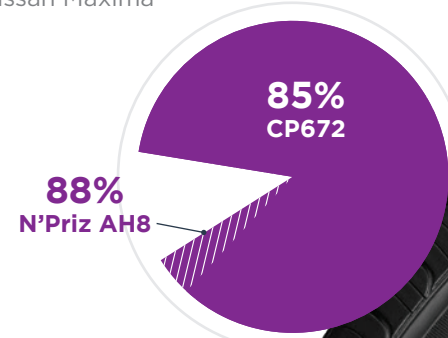

TAKING OVER THE MARKET

N'Priz AH8 covers 88% of the market — a 3% increase in market coverage.