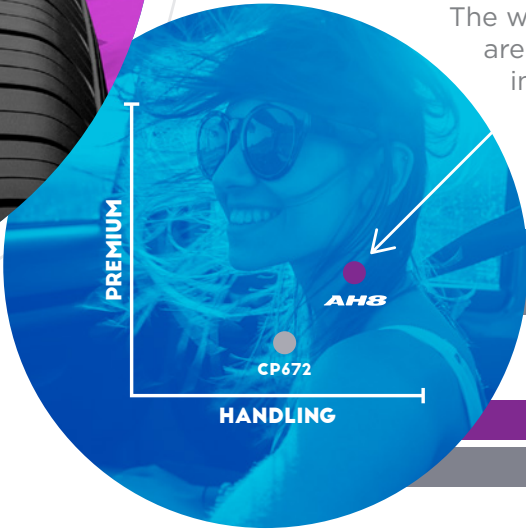

THE BEST JUST GOT BETTER

The wear resistance and winter performance of the N'Priz AH8 are far better than those of the CP672, and its total performance, including handling and noise performance, has been significantly improved as well.