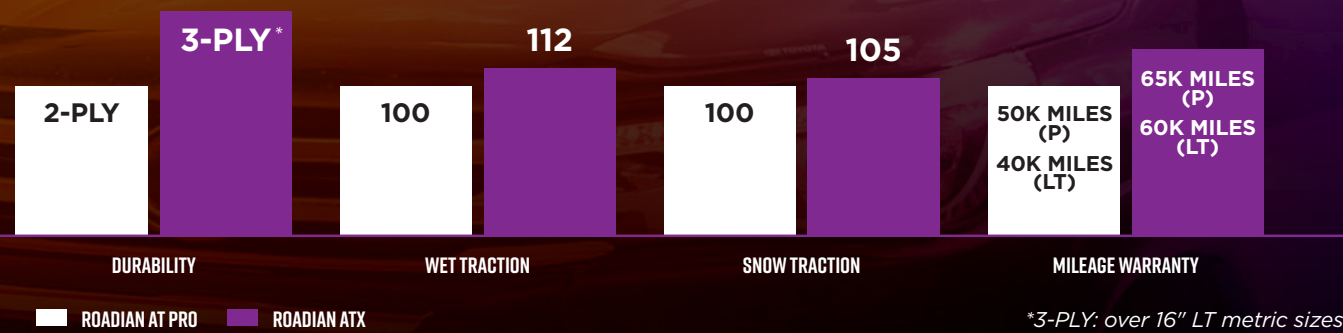

SIZES AVAILABLE	63
RIM SIZE	15" - 22"
SPEED RATING	S, T & H

REINFORCED 3-PLY CONSTRUCTION

Nexen's 3-ply sidewall produces an industry-best AT tire with longer life and increased durability that performs under heavier loads and higher pressures. The increased sidewall rigidity enhances stability while cornering under loads and heavy towing.

ENHANCED DURABILITY AND PERFORMANCE

The sidewall design increases puncture resistance both on road and off. Durability is also improved thanks to an aggressive angled pattern.

3PMSF CERTIFIED*

as a severe winter certification to withstand heavy snow, ice, and tough terrain.

*Except flotation sizes.

NEW LEVELS OF PERFORMANCE

Compare the new ATX to the AT Pro and you'll see how much higher we've gone. From durability to mileage...experience a higher all-terrain standard.

SPECIFICALLY DESIGNED FOR TODAY'S MOST POPULAR LIGHT TRUCKS AND SUVs