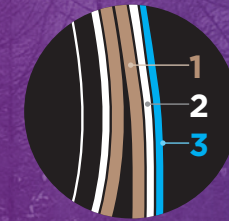

Inch	Product Code	Size	Load Index & Speed Symbol	XL	Ply Rating	Sidewall
LT/15	12500	LT235/75R15	104/101 S		6	Black
LT/16	18777	LT225/75R16	115/112 S		10	Black
	18786	LT235/85R16	120/116 S		10	Black
	18782	LT245/75R16	120/116 S		10	Black
	18780	LT265/70R16	121/118 S		10	Black
	18789	LT265/75R16	123/120 S		10	Black
	18790	LT285/75R16	126/123 S		10	Black
LT/17	18774	LT235/80R17	120/117 S		10	Black
	18762	LT245/70R17	119/116 S		10	Black
	18770	LT245/75R17	121/118 S		10	Black
	18773	LT265/70R17	123/120 S		10	Black
	18775	LT275/70R17	124/121 S		10	Black
	18767	LT285/70R17	126/123 S		10	Black
	18772	LT285/75R17	128/125 S		10	Black
	18766	LT315/70R17	126/123 S		10	Black
	LT/18	18758	LT265/65R18	122/119 S		10
18752		LT265/70R18	124/121 S		10	Black
18751		LT275/65R18	123/120 S		10	Black
18654		LT275/70R18	125/122 S		10	Black
18753		LT285/65R18	125/122 S		10	Black
18749		LT285/75R18	129/126 S		10	Black
LT/20	18754	LT295/70R18	129/126 S		10	Black
	18738	LT265/60R20	121/118 S		10	Black
	18745	LT275/55R20	120/117 S		10	Black
	18734	LT275/60R20	123/120 S		10	Black
	18740	LT275/65R20	126/123 S		10	Black
	18739	LT285/55R20	122/119 S		10	Black
	18743	LT285/60R20	125/122 S		10	Black
	18741	LT305/55R20	125/122 S		12	Black
15	18787	30X9.50R15	104 S		6	Black
	18778	31X10.50R15	109 S		6	Black
	18781	33X12.50R15	108 S		6	Black
17	18761	35X12.50R17	128 S		12	Black
18	18759	35X12.50R18	128 S		12	Black
20	18733	33X12.50R20	119 S		12	Black
	18742	35X12.50R20	125 S		12	Black
22	18744	33X12.50R22	114 S		12	Black
	18731	35X12.50R22	121 S		12	Black

SIZES AVAILABLE	63
RIM SIZE	15" - 22"
SPEED RATING	S, T & H

REINFORCED 3-PLY CONSTRUCTION

Nexen's 3-ply sidewall produces an industry-best AT tire with longer life and increased durability that performs under heavier loads and higher pressures. The increased sidewall rigidity enhances stability while cornering under loads and heavy towing.