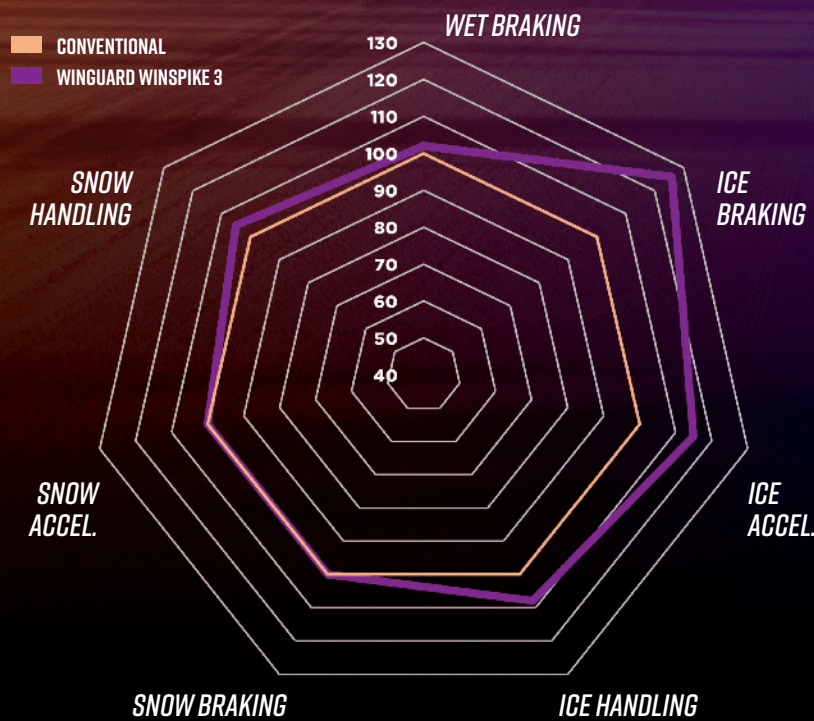

SEVERE WINTER CONDITIONS DEMAND SERIOUS TIRE PERFORMANCE.

The Winguard Winspike 3 sets new standards and higher levels of winter tire drivability with an increased contact patch that improves braking. Extended tread depth improves acceleration. Advanced tread design expels more water, slush and snow—this is a tire that you will trust when it comes to the extreme stuff. And the Winspike 3 features newly developed Stud Pin technology that makes conventional studs obsolete while delivering performance you never thought possible. At Nexen we take severe conditions and your safety seriously...and every winter it shows.

SIZES AVAILABLE	83
RIM SIZE	13" - 20"
SPEED RATING	T

SETTING HIGH PERFORMANCE STANDARDS AT EVERY LEVEL

Winguard Winspike 3 meets and exceeds conventional winter tire overall performance characteristics.

SUBJECT		WINGUARD WINSPIKE 3	CONV.
WET	BRAKING	102	100
	ACCEL.	126	100
ICE	BRAKING	115	100
	HANDLING	108	100
SNOW	BRAKING	100	100
	ACCEL.	100	100
	HANDLING	105	100