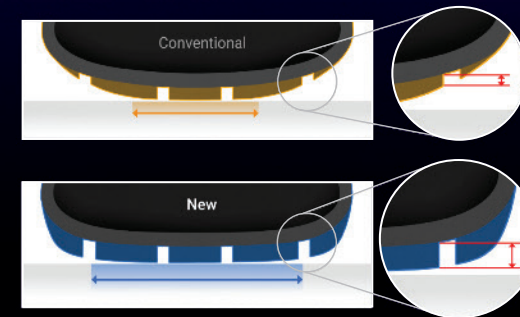

## IMPROVED CONTROL ON SNOW AND ICE

Unique Nexen 3D Kerf Technology allows the control block to stay in constant contact with the road surface, increasing overall handling performance in snow.

## EXPANDED CONTACT SURFACE

The stretched tire edge provides a larger tire-to-road contact area overall, while the extended tread depth prevents tread distortion, keeping the tread surface in constant contact with the road—delivering improved control, acceleration and braking.